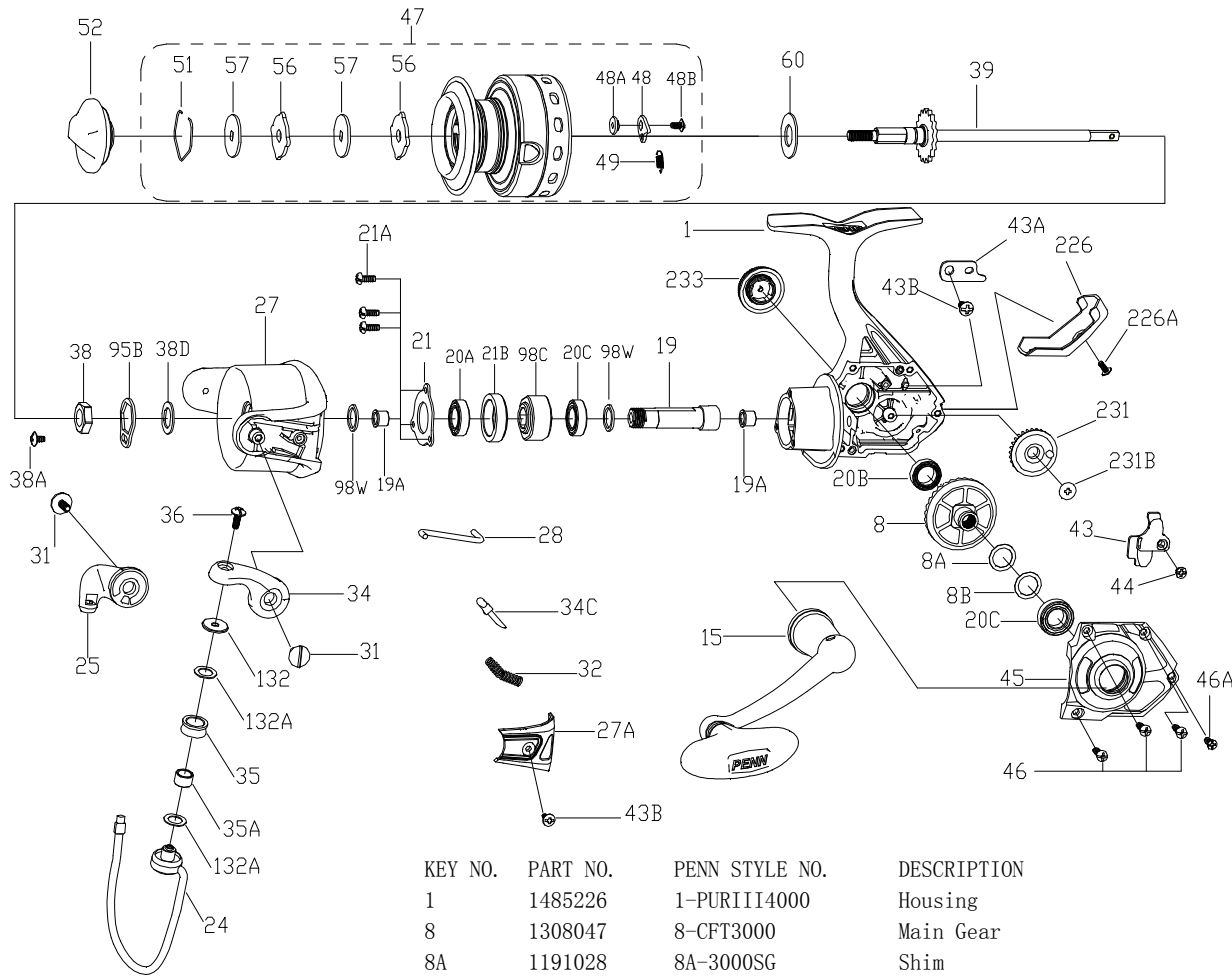

PARTS LIST FOR MODEL AS PURIII4000

KEY NO.	PART NO.	PENN STYLE NO.	DESCRIPTION
24	1308055	24-CFT4000	Bail Wire
25	1308056	25-CFT3000	Bail Holder
27	1485225	27-PURIII4000	Rotor
27A	1308060	27A-CFT4000	Bail Pivot Cover
28	1308062	28-CFT4000	Trip Lever
31	1308063	31-CFT3000	Bail Arm Screw(2 req)
32	1191586	32-3000SG	Bail Spring
34	1308064	34-CFT3000	Bail Arm
34C	1308065	34C-CFT3000	Pivot Arm
35	1308066	35-CFT3000	Line Roller
35A	1308067	35A-CFT3000	Line Roller Bushing
36	1191699	36-3000SG	Bail Stud Screw
38	1203994	38-3000PUR	Rotor Nut
38A	1308069	38A-CFT3000	Rotor Locking Plate Screw
38D	1308070	38D-CFT3000	Rotor Nut Washer
39	1365731	39-FRCII4000	Main Shaft Assembly
43	1485219	43-PURIII3000	Crosswind Block
43A	1191818	43A-3000SG	Crosswind Block Plate
43B	1203997	43B-3000PUR	Bail Pivot Cover Screw(2 req)
44	1191843	44-3000SG	Crosswind Block Screw
45	1485213	45-PURIII3000	Housing Cover
46	1485201	46-PURIII3000	Housing Cover Screw (3 req)
46A	1485202	46A-PURIII3000	Housing Cover Screw
47	1485224	47-PURIII4000	Spool Assembly
48	1211604	48-3000SG	Click Tongue
48A	1214226	48A-3000SG	Click Tongue Washer
48B	1214189	48B-3000SG	Spool Click Screw
49	1211605	49-3000SG	Click Tongue Spring
51	1308078	51-CFT3000	Drag Retaining Ring
52	1485221	52-PURIII3000	Drag Knob Assembly
56	1485222	56-PURIII3000	Drag Washer (2 req)
57	1192043	57-3000SG	Keyed Washer (2 req)
60	1192060	60-3000SG	Thrust Washer
95B	1308081	95B-CFT3000	Rotor Locking Plate
98C	1192212	98C-3000SG	Clutch/Sleeve Assembly
98W	1204004	98W-3000PUR	Washer(2 req)
132	1192296	132-3000SG	Roller Washer
132A	1192302	132A-3000SG	Line Roller Washer (2 req)
226	1485215	226-PURIII3000	Rear Cover
226A	1485216	226A-PURIII3000	Rear Cover Screw
231	1485227	231-PURIII4000	Crosswind Gear
231B	1485218	231B-PURIII3000	Screw Crosswind Gear
233	1485198	233-PURIII3000	Bearing Cover Assembly